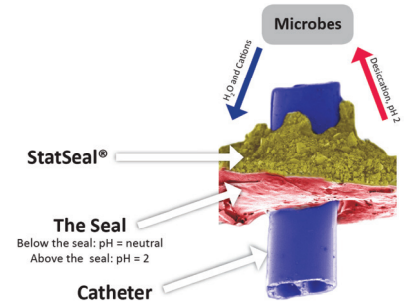

StatSeal Product Offering

- StatSeal hemostatic products are available in both powder and disc (compressed disc) form to meet a wide variety of bleeding control needs
- Talk to your sales rep about product programs and availability
- Orders will ship the same day if the order is placed before 4 PM EST

StatSeal Disc Products

- For temporary external control of bleeding from indwelling catheters
- Disc sizes ranging from Extra Small to Extra Large fit a full range of catheters from ~1 Fr - 18 Fr

Order No.	Disc Size	Center Hole Fits Catheter Sizes:	Qty
DT613	Extra Small	No Center Hole	6/CS
DS614	Small	~2.6-6 FR	6/CS
DM615	Medium	~6-9 FR	6/CS
DL616	Large	~10-14 FR	6/CS
DX617	Extra Large	~15-18 FR	6/CS

StatSeal Powder

- For temporary external control of bleeding from indwelling catheters and procedural sites
- New easy-pour tubes dispense an improved powder that adheres better to the site
- Can be used with or without the foam ring/ powder containment device

Order No.	Description	Qty
LP606	Powder	6/CS
LP636	Powder	24/CS

StatSeal Advanced Powder

- For temporary external control of bleeding from large bore catheters or multiple catheters
- Easy-pour tubes dispense an improved powder that adheres better to the site
- Tube contains enough powder for multiple sites
- Can be used with or without the foam ring/powder containment device