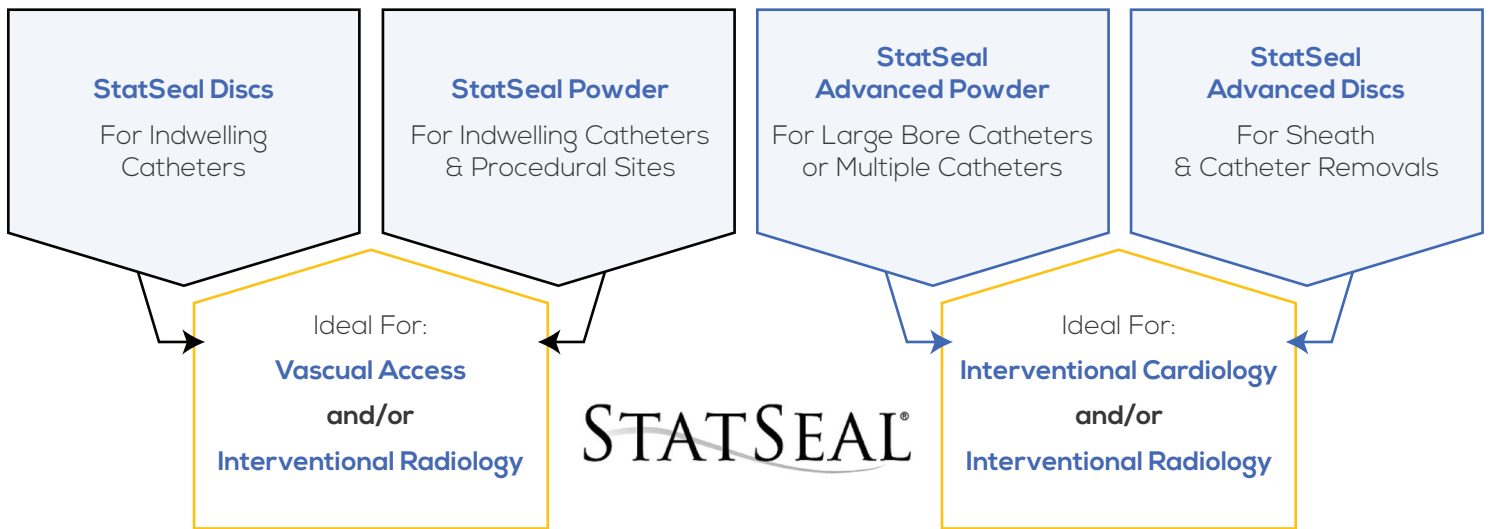

StatSeal Product Offering

- StatSeal hemostatic products are available in both powder and disc (compressed disc) form to meet a wide variety of bleeding control needs
- Talk to your sales rep about product programs and availability
- Orders will ship the same day if the order is placed before 4 PM EST

StatSeal Disc Products

- For temporary external control of bleeding from indwelling catheters
- Disc sizes ranging from Extra Small to Extra Large fit a full range of catheters from ~1 Fr - 18 Fr

Order No.	Disc Size	Center Hole Fits Catheter Sizes:	Qty
DT613	Extra Small	No Center Hole	6/CS
DS614	Small	~2.6-6 FR	6/CS
DM615	Medium	~6-9 FR	6/CS
DL616	Large	~10-14 FR	6/CS
DX617	Extra Large	~15-18 FR	6/CS

StatSeal Powder

- For temporary external control of bleeding from indwelling catheters and procedural sites
- New easy-pour tubes dispense an improved powder that adheres better to the site
- Can be used with or without the foam ring/ powder containment device

Order No.	Description	Qty
LP606	Powder	6/CS
LP636	Powder	24/CS

StatSeal Advanced Powder

- For temporary external control of bleeding from large bore catheters or multiple catheters
- Easy-pour tubes dispense an improved powder that adheres better to the site
- Tube contains enough powder for multiple sites
- Can be used with or without the foam ring/powder containment device